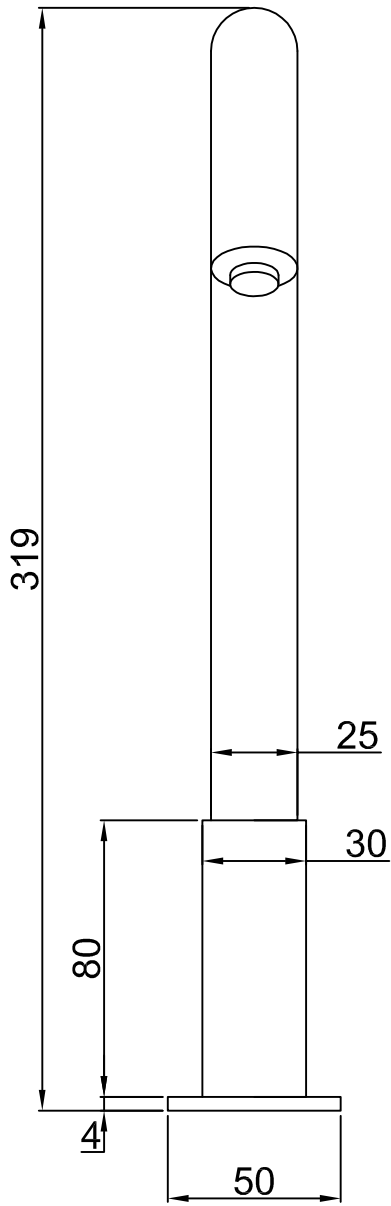

# MARVEL

NEW! AUTOMATIC FAUCET  
MF-1503/T