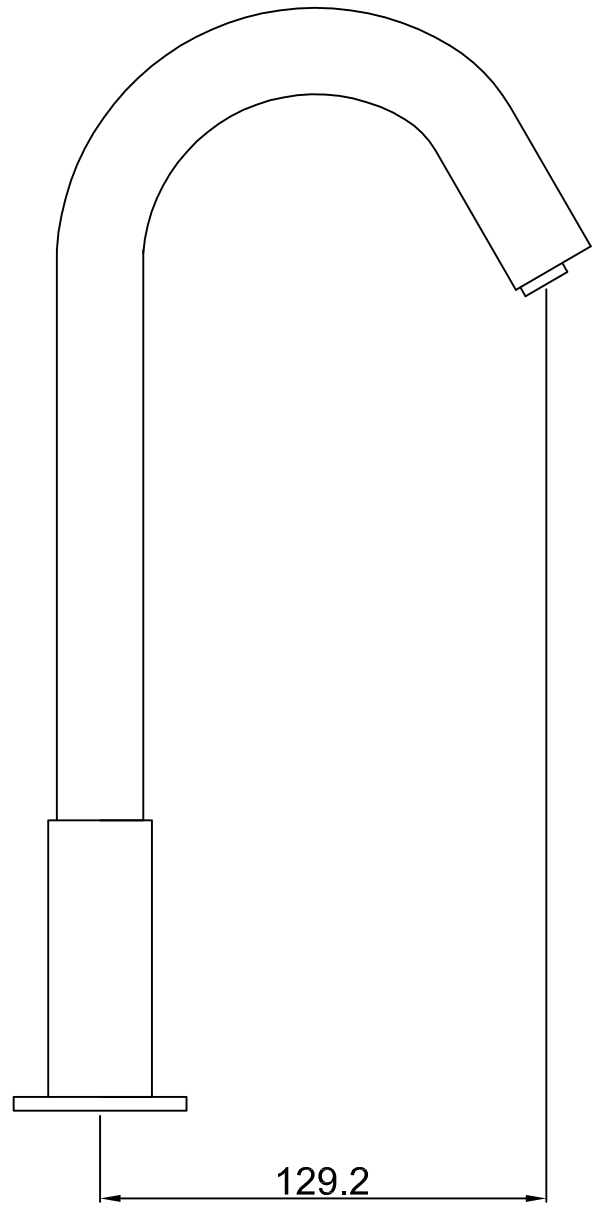

# MARVEL

NEW! AUTOMATIC FAUCET  
MF-1503/T