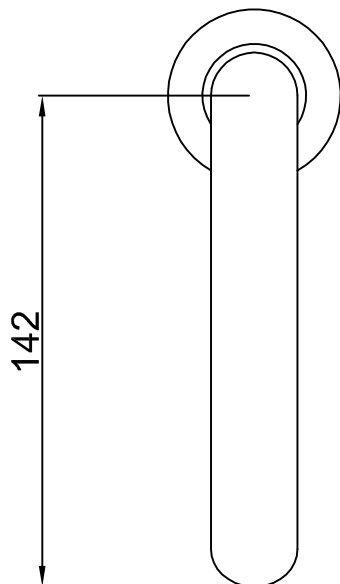

# MARVEL

NEW! AUTOMATIC FAUCET  
MF-1503/T